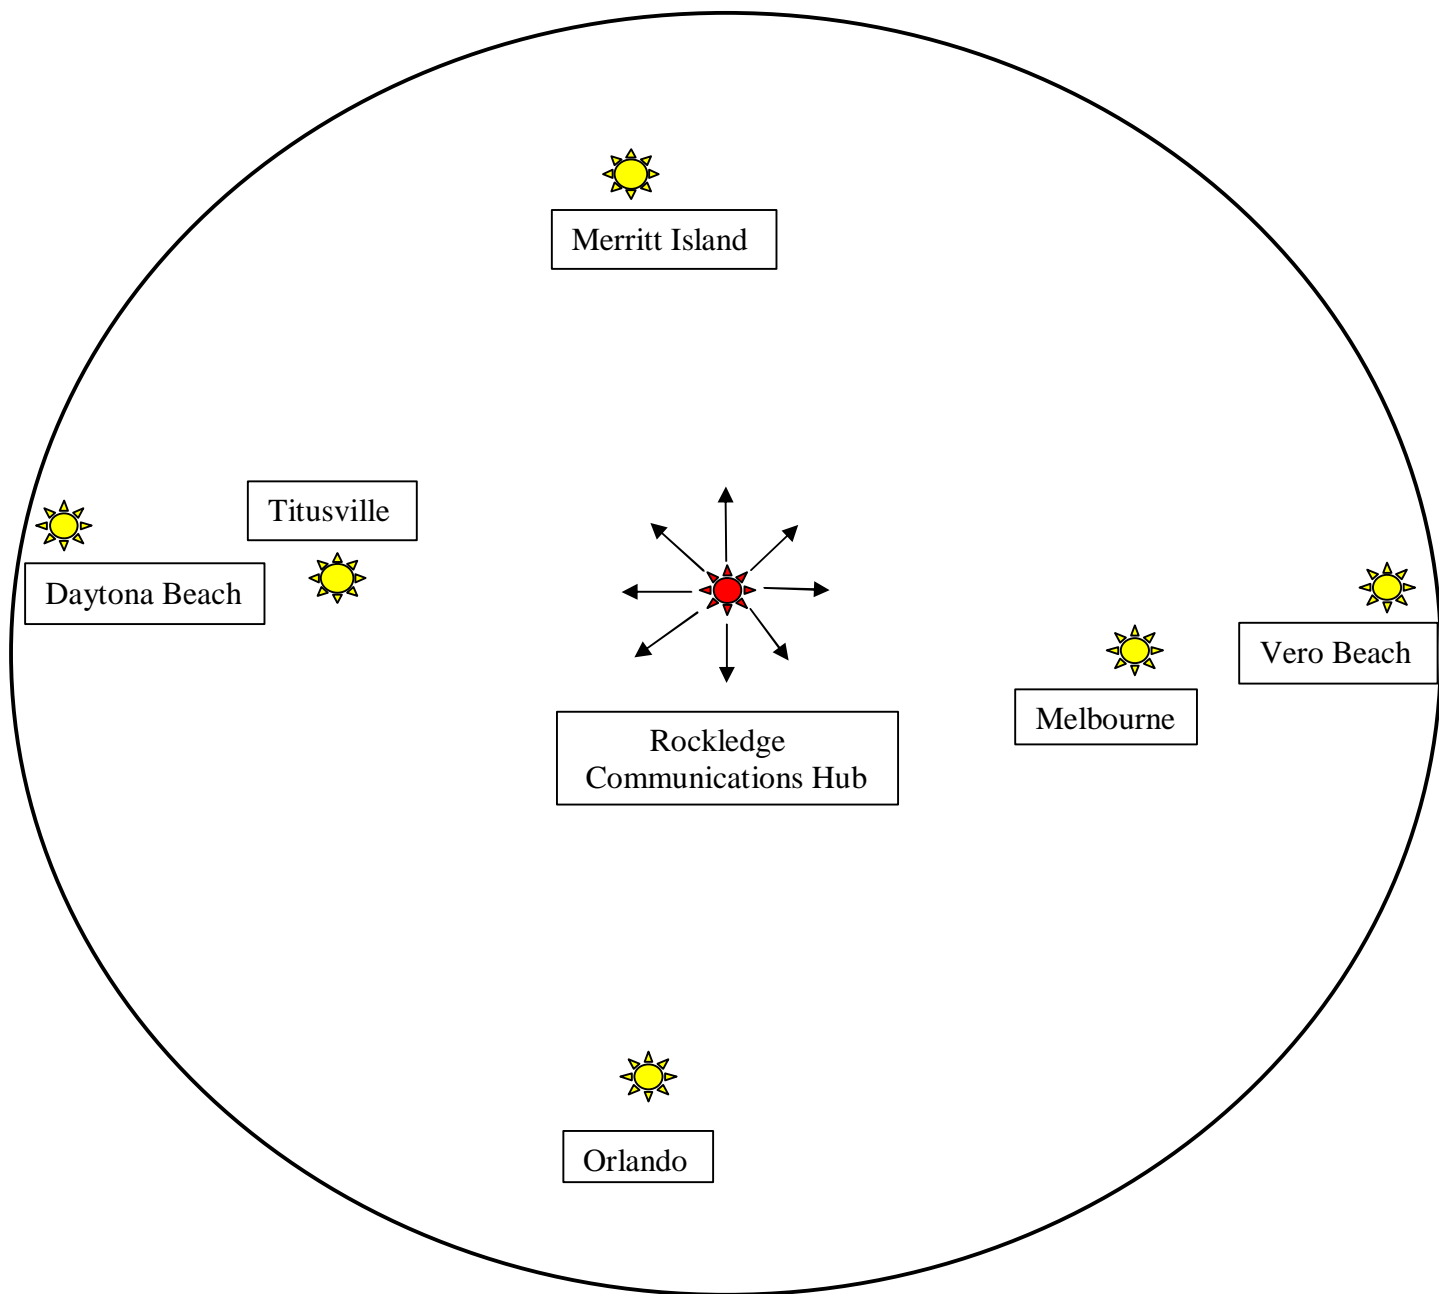

**Amateur Radio Emergency
Communications support**

This is a 40 mile D-Star radius with Rockledge being a centralize communications hub.